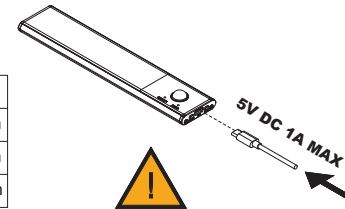

MODEL	INPUT	BATTERY	TIME
240mm	5V DC 1A	1000 mAh	1:00 h
400mm	5V DC 1A	1500 mAh	1:30 h
600mm	5V DC 1A	2000 mAh	2:00 h

MODEL	INPUT	BATTERY	TIME
240mm	5V DC 1A	1000 mAh	1:00 h
400mm	5V DC 1A	1500 mAh	1:30 h
600mm	5V DC 1A	2000 mAh	2:00 h