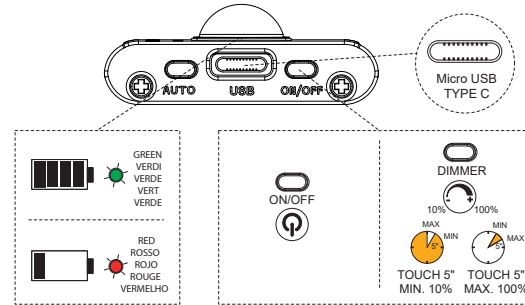

MODEL	INPUT	BATTERY	TIME
240mm	5V DC 1A	1000 mAh	1:00 h
400mm	5V DC 1A	1500 mAh	1:30 h
600mm	5V DC 1A	2000 mAh	2:00 h

MODEL	INPUT	BATTERY	TIME
240mm	5V DC 1A	1000 mAh	1:00 h
400mm	5V DC 1A	1500 mAh	1:30 h
600mm	5V DC 1A	2000 mAh	2:00 h