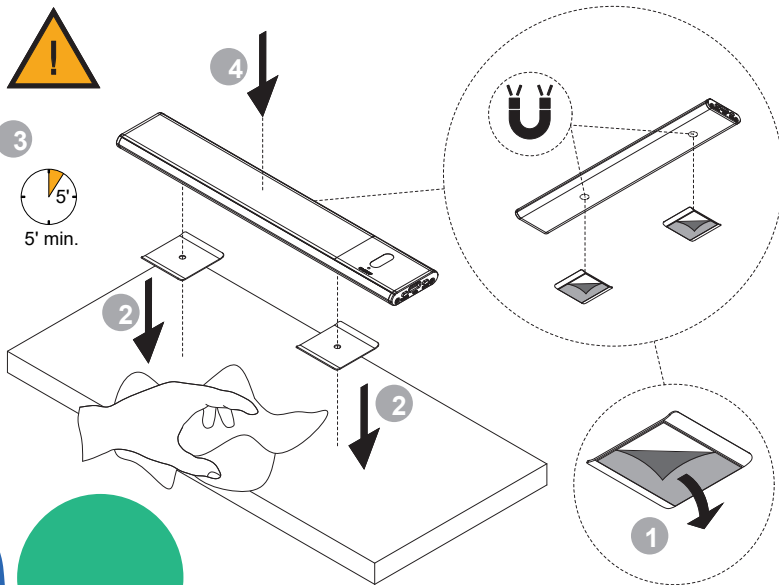

MODEL	INPUT	BATTERY	TIME
240mm	5V DC 1A	1000 mAh	1:00 h
400mm	5V DC 1A	1500 mAh	1:30 h
600mm	5V DC 1A	2000 mAh	2:00 h

MODEL	INPUT	BATTERY	TIME
240mm	5V DC 1A	1000 mAh	1:00 h
400mm	5V DC 1A	1500 mAh	1:30 h
600mm	5V DC 1A	2000 mAh	2:00 h