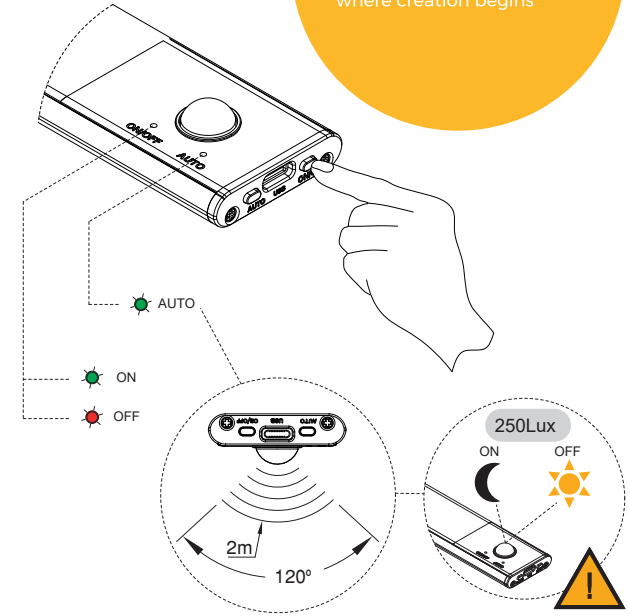

MODEL	INPUT	BATTERY	TIME
240mm	5V DC 1A	1000 mAh	1:00 h
400mm	5V DC 1A	1500 mAh	1:30 h
600mm	5V DC 1A	2000 mAh	2:00 h

MODEL	INPUT	BATTERY	TIME
240mm	5V DC 1A	1000 mAh	1:00 h
400mm	5V DC 1A	1500 mAh	1:30 h
600mm	5V DC 1A	2000 mAh	2:00 h