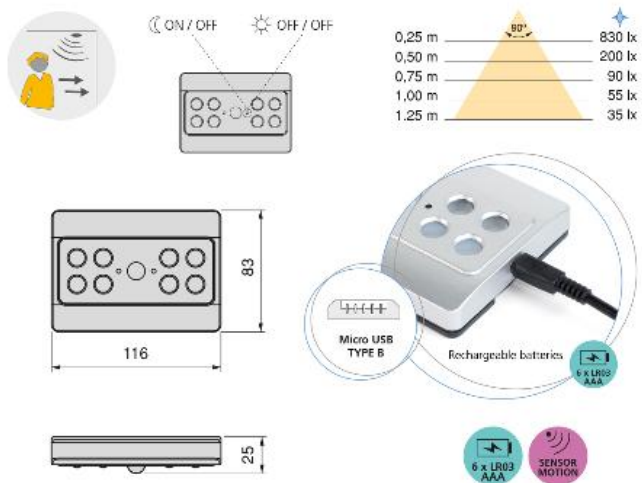

### Information

It includes batteries that can be recharged using a mobile 5V DC 1A mobile charger with a B type micro USB jack.

The batteries included are for the purpose of checking the product.

It has a built-in auto-resettable movement sensor which keeps the light on while it detects movement and it turns off after 30 seconds.