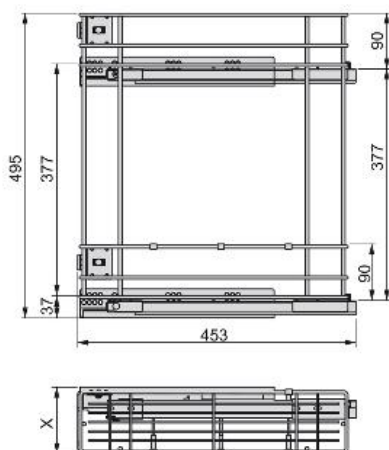

Product data sheet

Bottle lateral pull out with soft close

Supra system

Specifications

Module	X		Cod.	Finishing
150	108	1	8354011	Chrome plated
200	158	1	8354111	Chrome plated

Diagram

Information

- Regulation of the door in all directions (5D).
- Pull-out tray with full extension roller runners with soft close.
- Two-tier structure in chrome plated steel.
- Fastening of the 2 guides over the left side.